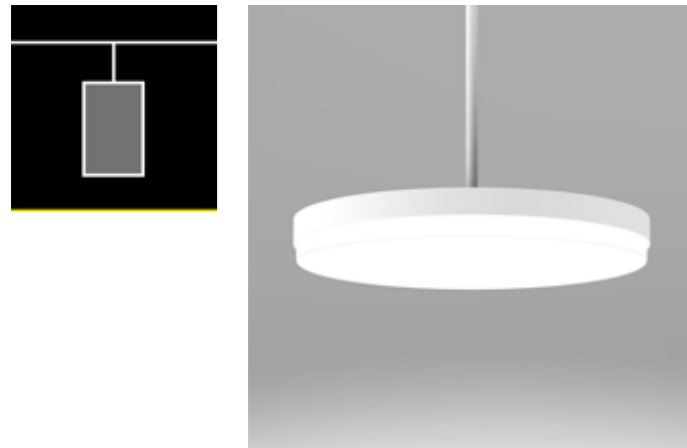

LILIBET | THAT CERTAIN SOMETHING

Beim Designen von lilibet standen die Eigenschaften hohe Energieeffizienz, Homogenität der Ausleuchtung und ein zeitloses Äußeres an erster Stelle. Ob als Aufbau-, Wand- oder Hängeleuchte – lilibet macht mit ihrem herausragenden Diffusor, dem dezenten Gehäuserahmen und den frei wählbaren Gehäuse- und Kabelfarben immer eine gute Figur.

When designing lilibet, the characteristics of high energy efficiency, homogeneity of illumination and a timeless appearance were paramount. Whether as a surface-mounted, wall-mounted or suspended luminaire – lilibet always cuts a fine figure with its outstanding diffuser, discreet housing frame and freely selectable housing and cable colours.

SURFACE

3-PHASE TRACK LIGHT

PENDANT

WALL

INSPIRATION

Produkt: lilibet

INSPIRATION

Product: lilibet