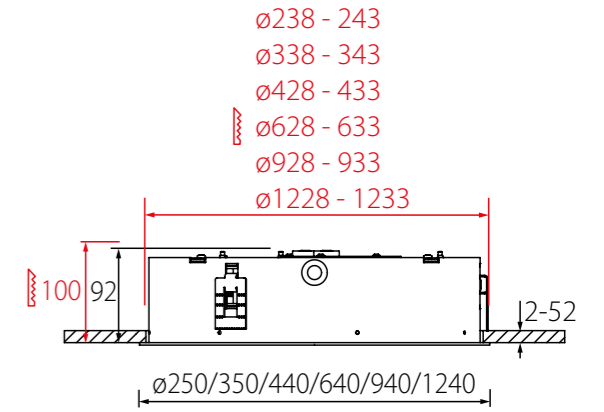

RECESSED

FRAME