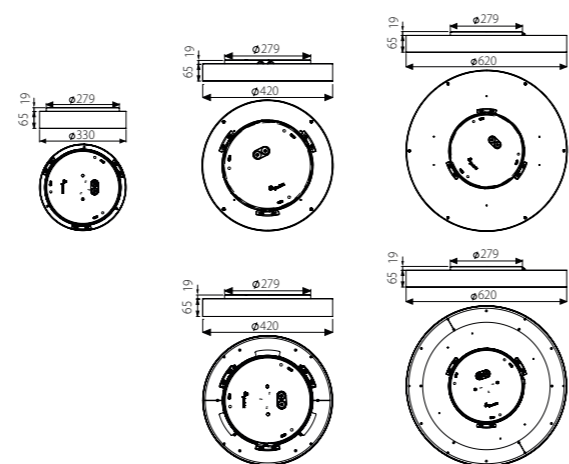

WALL

3-PHASE TRACK LIGHT

ECOLE COMMERCE PARIS | FRANKREICH

ECOLE COMMERCE PARIS | FRANCE

Produkt: ophelia
Foto: © Luc Boegly | Planung: Pangalos Feldmann Architecture & Lagranja Design

Photo: © Luc Boegly | Planning: Pangalos Feldmann Architecture & Lagranja Design
Product: ophelia