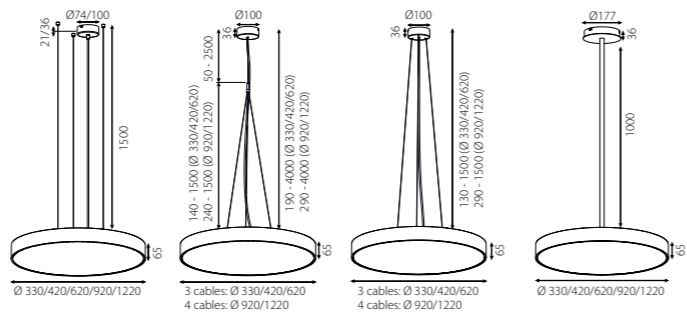

OPHELIA | SIMPLICITY

ophelia mit ihrem flachen, runden Design und dem nahtlosen Gehäuse, welches in unzähligen Farben verfügbar ist, sorgt nicht nur für perfekte Beleuchtung sondern ist schon für sich ein Hingucker.

ophelia with its flat, round design and seamless housing, which is available in countless colours, not only provides perfect lighting but is an eye-catcher in itself.

SURFACE

RECESSED

FRAME

PENDANT

FRAMELESS

WALL

3-PHASE TRACK LIGHT