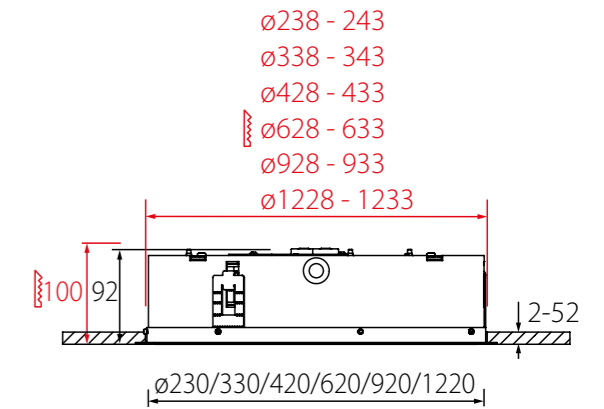

WALL

3-PHASE TRACK LIGHT

ECOLE COMMERCE PARIS | FRANKREICH

ECOLE COMMERCE PARIS | FRANCE

Produkt: ophelia
Foto: © Luc Boegly | Planung: Pangalos Feldmann Architecture & Lagranja Design

Photo: © Luc Boegly | Planning: Pangalos Feldmann Architecture & Lagranja Design
Product: ophelia